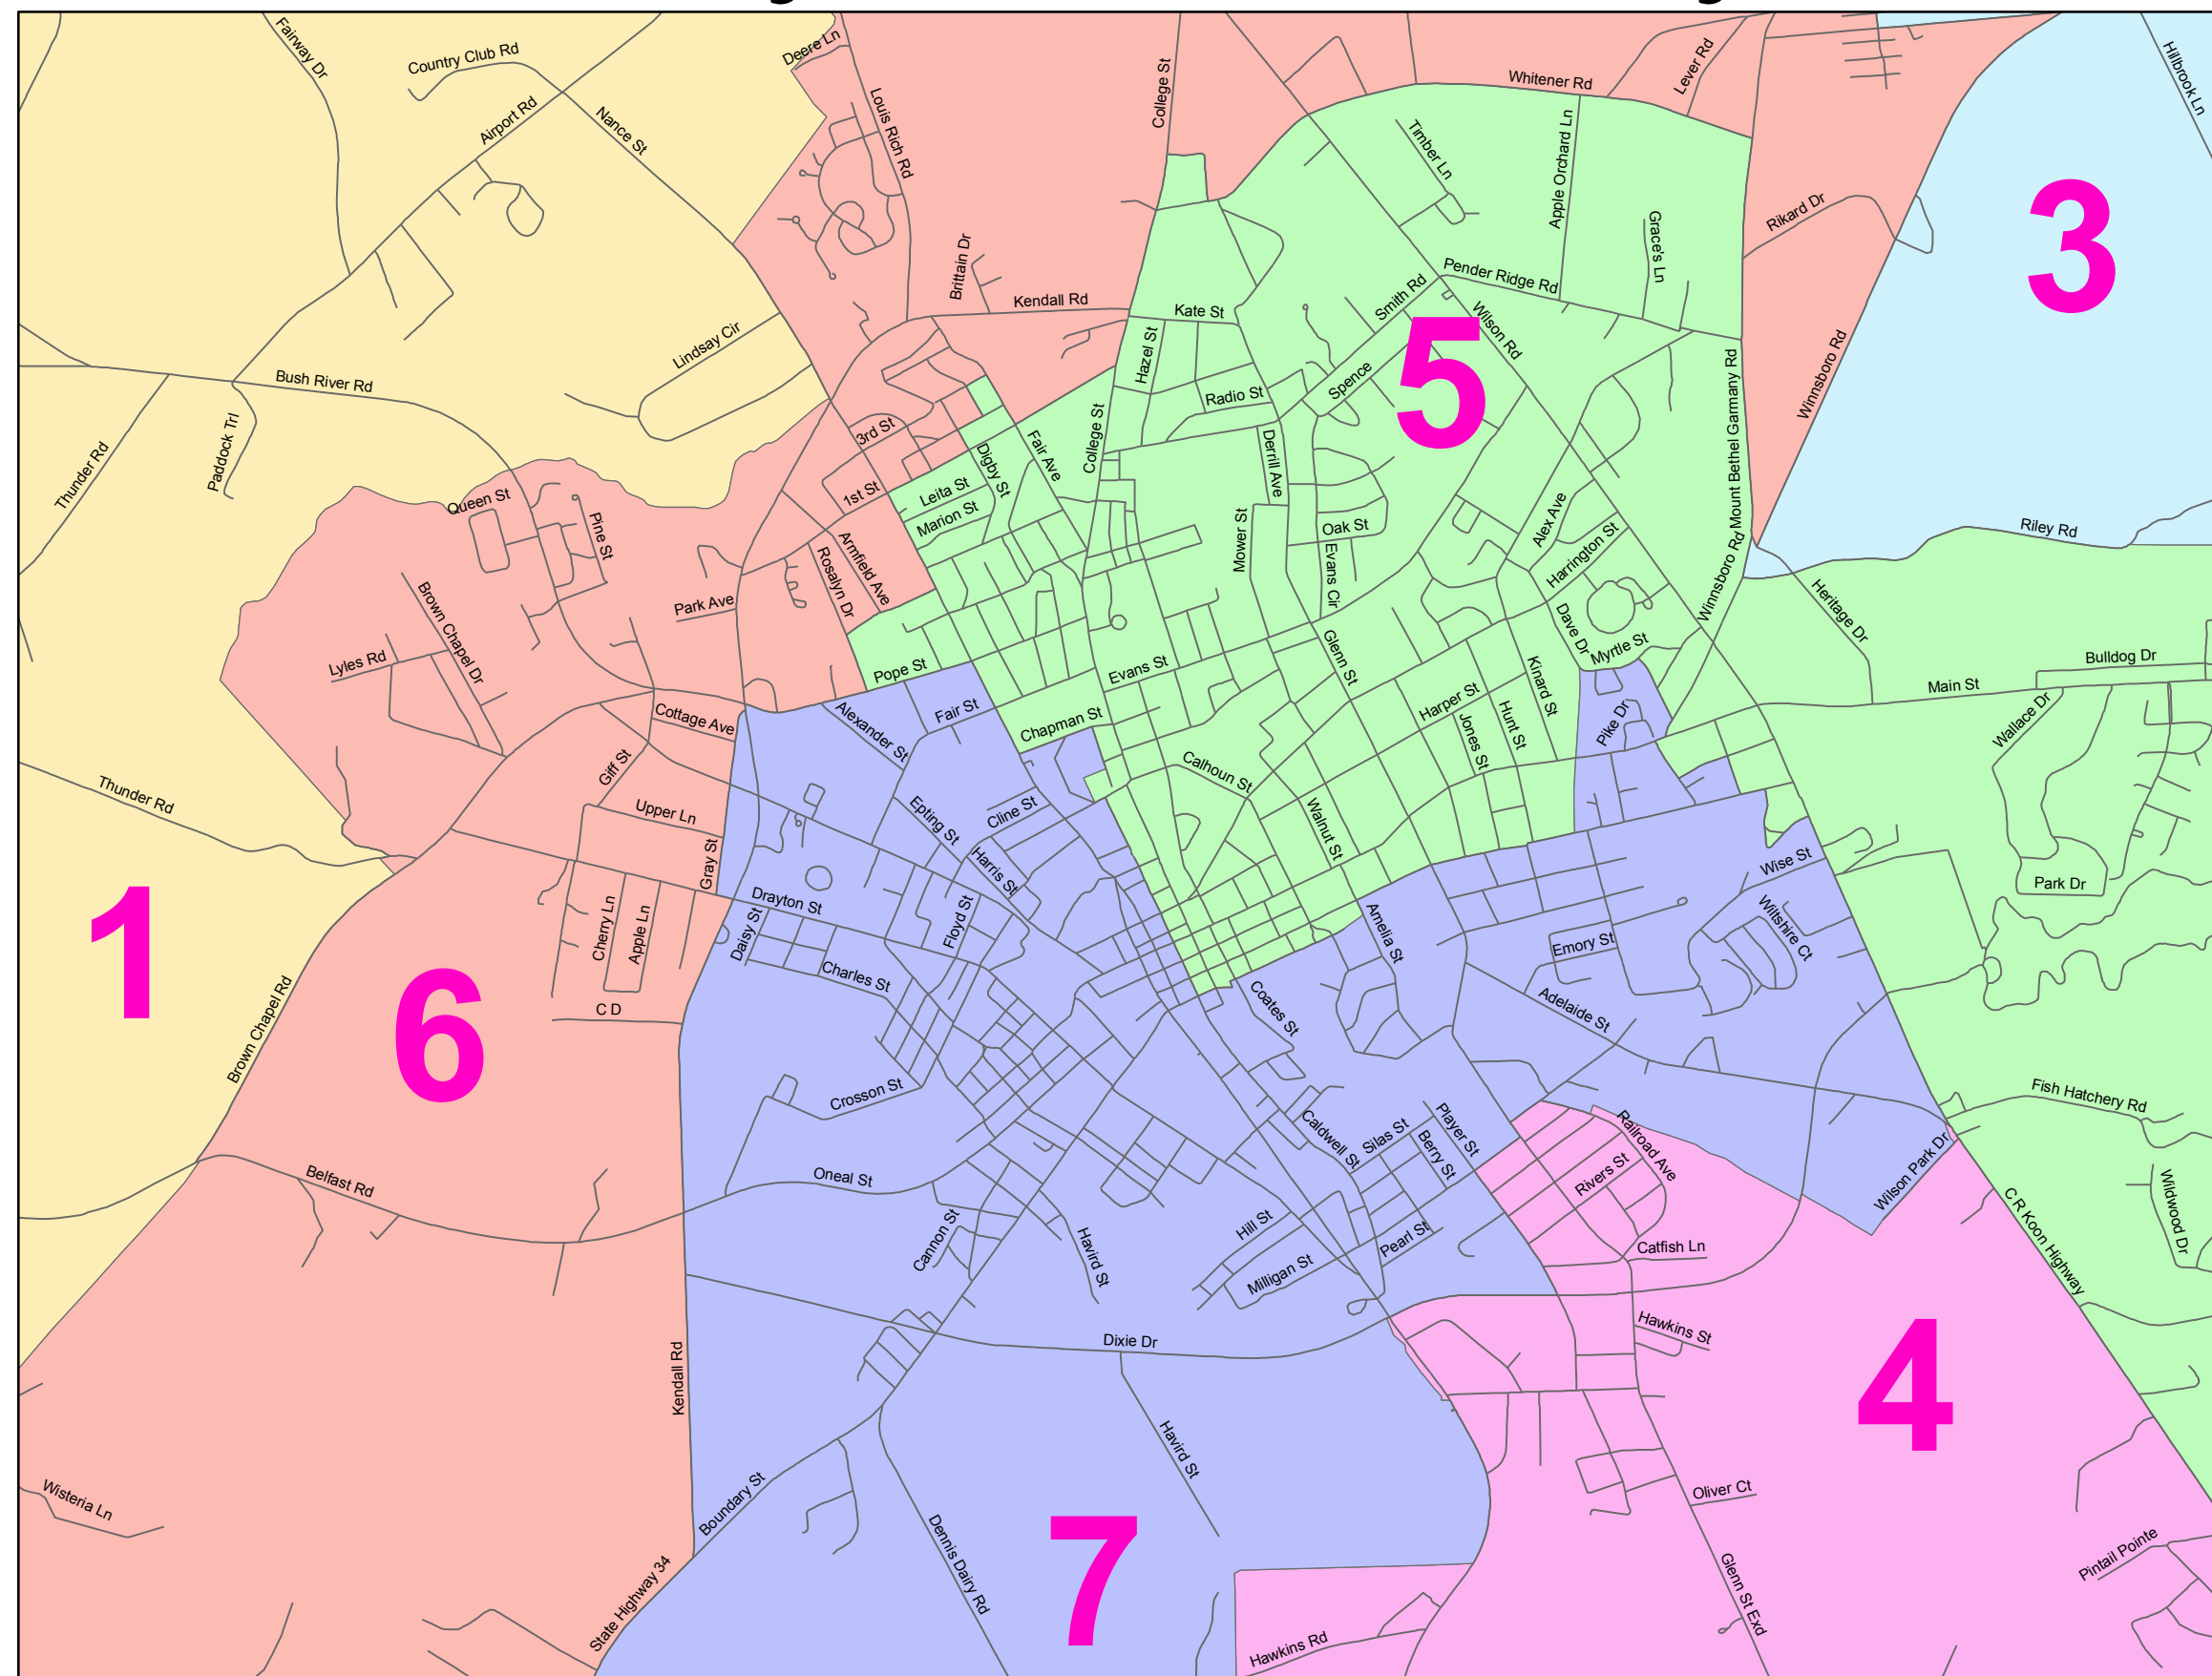

Newberry County Council: Final Plan

City of Newberry

Streets	
District	
1	Yellow
2	Pink
3	Light Blue
4	Magenta
5	Green
6	Orange
7	Blue