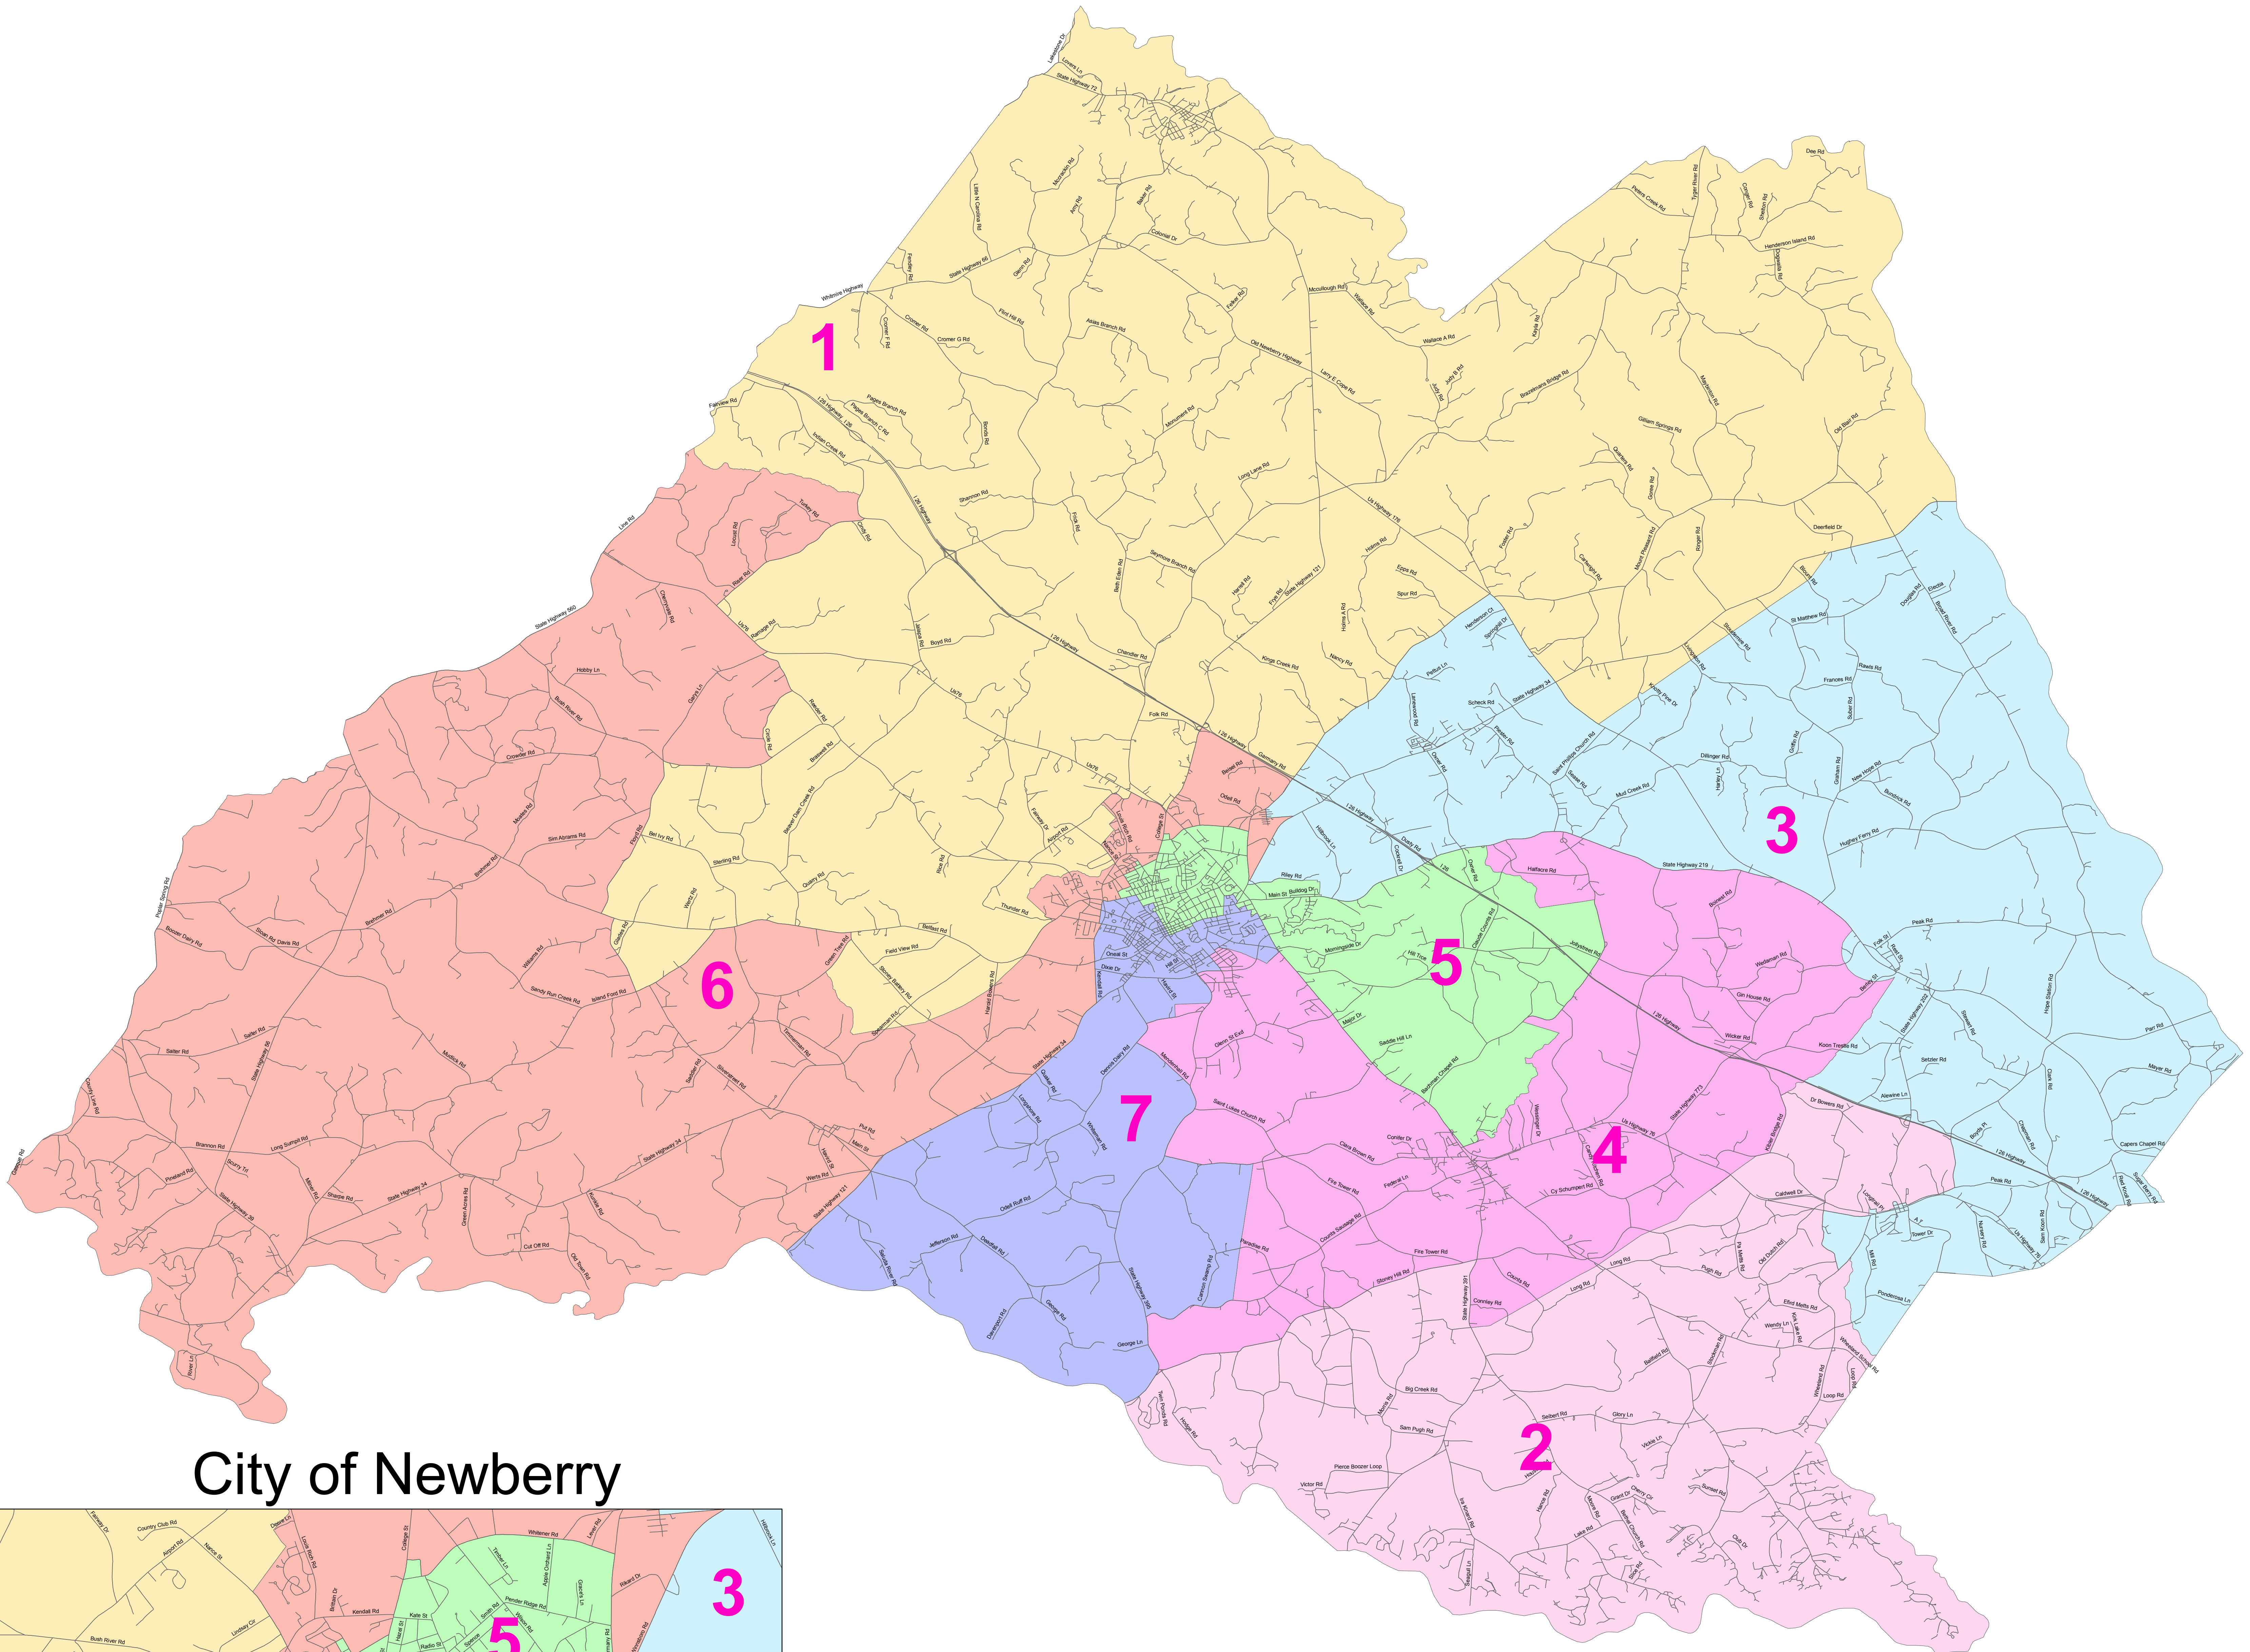

Newberry County Council: Final Plan

City of Newberry

Streets	
District	
1	Yellow
2	Pink
3	Light Blue
4	Magenta
5	Green
6	Orange
7	Blue